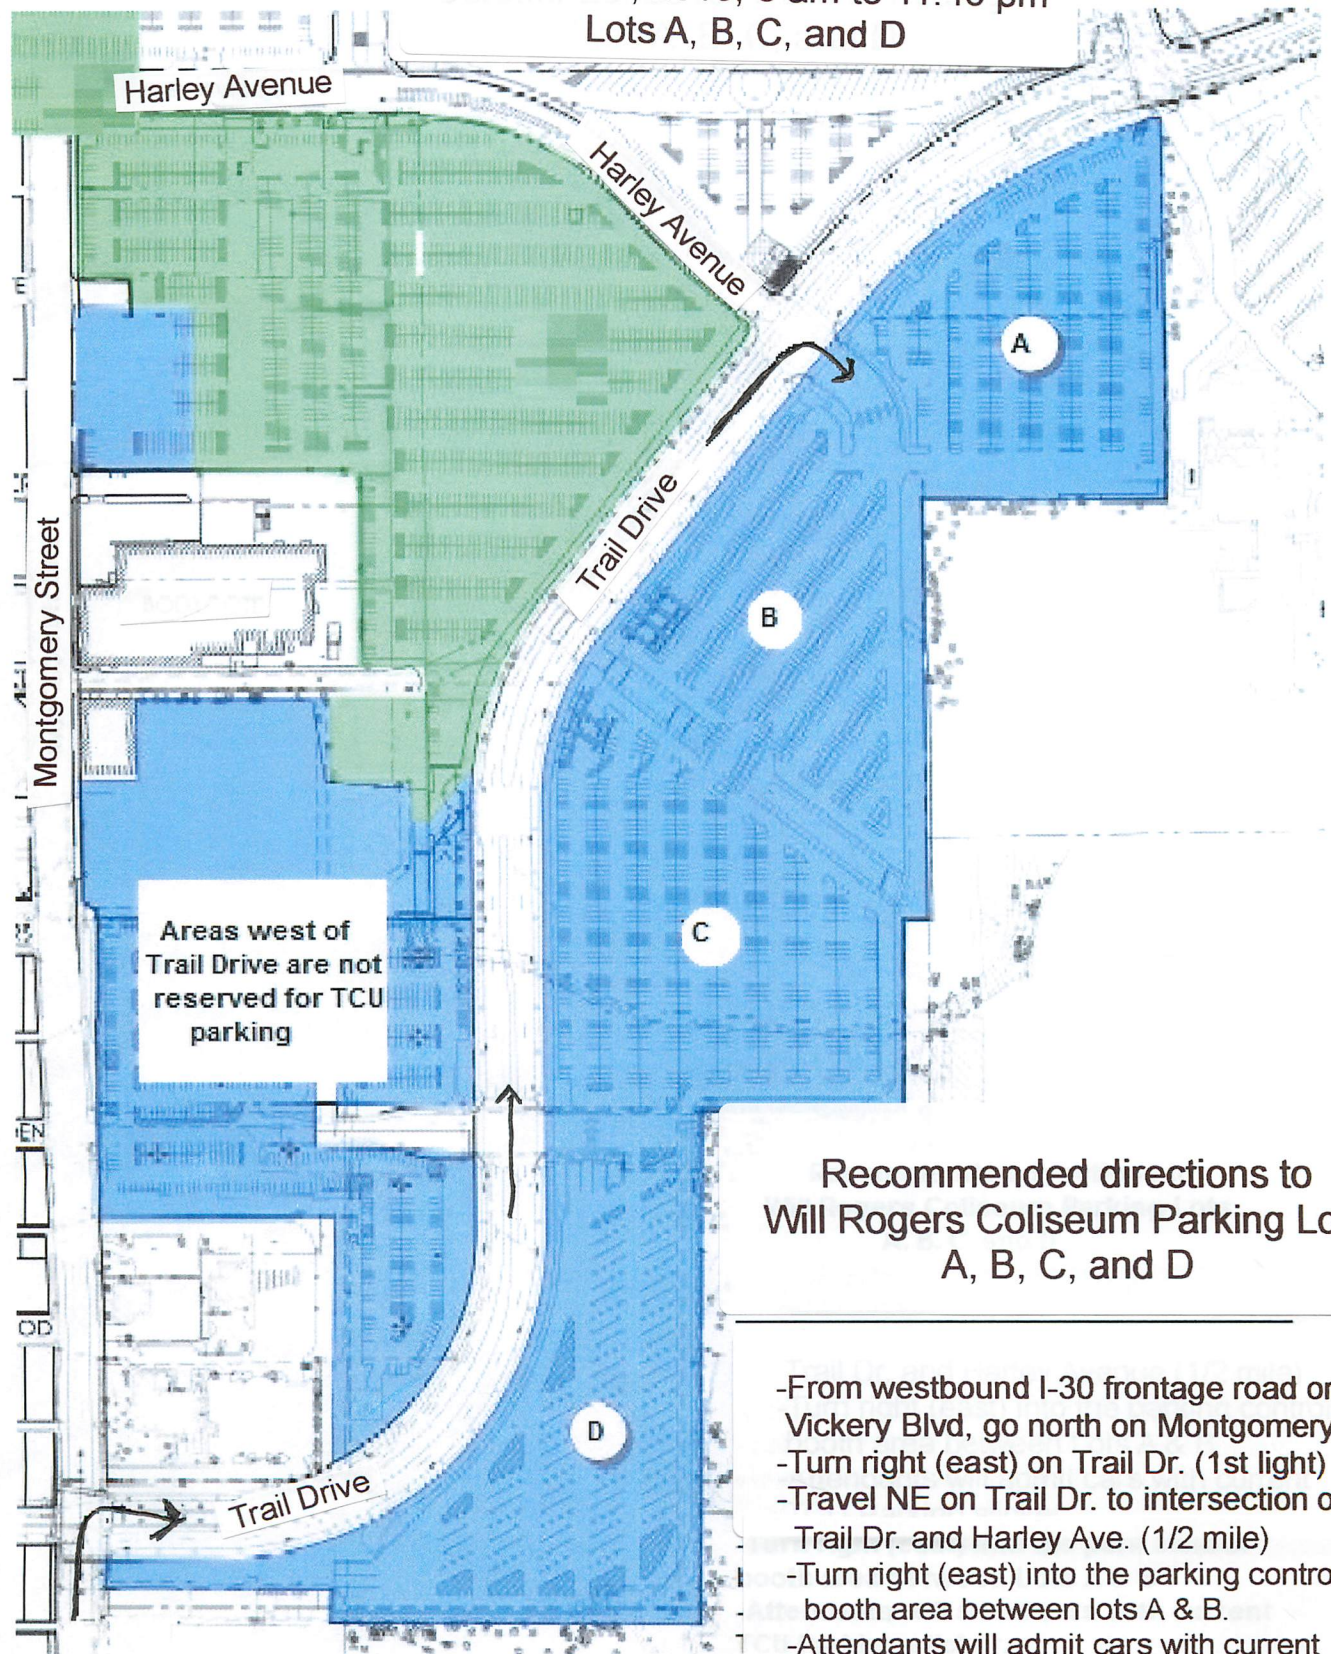

Will Rogers Coliseum
Parking Map
October 29, 2015; 6 am to 11:45 pm
Lots A, B, C, and D

Areas west of
Trail Drive are not
reserved for TCU
parking

**Recommended directions to
Will Rogers Coliseum Parking Lots
A, B, C, and D**

- From westbound I-30 frontage road or Vickery Blvd, go north on Montgomery St.
- Turn right (east) on Trail Dr. (1st light)
- Travel NE on Trail Dr. to intersection of Trail Dr. and Harley Ave. (1/2 mile)
- Turn right (east) into the parking control booth area between lots A & B.
- Attendants will admit cars with current TCU parking sticker.